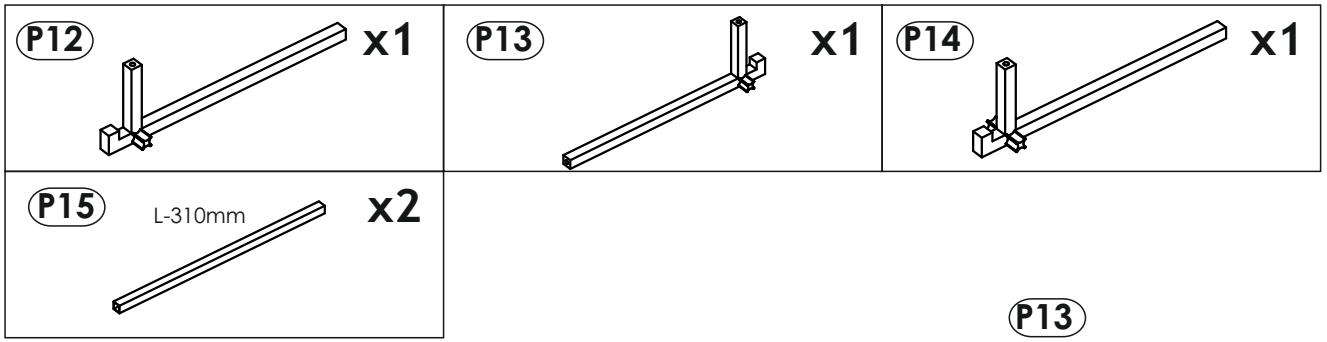

HARVEY - Garderobenpaneel

HARVEY - Garderobenpaneel

<p>B2 f 7 x 70 mm x6</p> 	<p>D22 5 x 11 mm x4</p> 	<p>E1 8 x 40 mm x2</p> 
<p>H6 4 x 22 mm x12</p> 	<p>K 4mm x1</p> 	<p>P12 x1</p> 
<p>P13 x1</p> 	<p>P14 x1</p> 	<p>P15 L-310mm x2</p> 
<p>P16 x3</p> 		

HARVEY - Garderobenpaneel

1	688	280	16	x1	2/2
2	1150	820	25	x1	2/2
					1/2

1 ▶

D22 5 x 11 mm **x4**

2 ▶

B2 f 7 x 70 mm **x6**

K 4mm **x1**

3 ▶