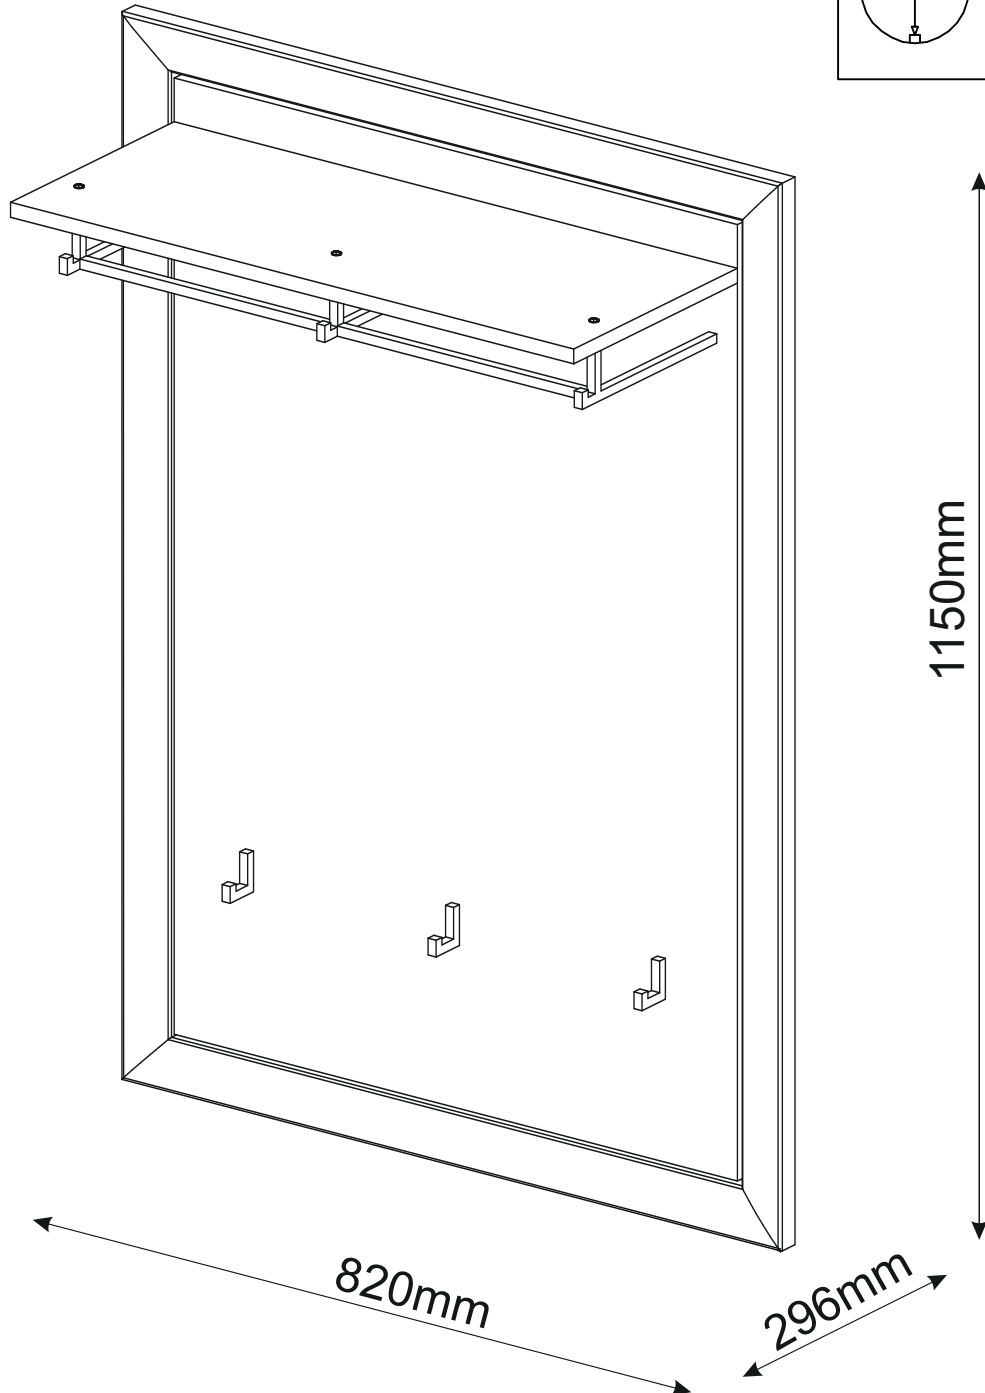

HARVEY - Garderobenpaneel

HARVEY - Garderobenpaneel

<p>B2 f 7 x 70 mm x6</p> 	<p>D22 5 x 11 mm x4</p> 	<p>E1 8 x 40 mm x2</p> 
<p>H6 4 x 22 mm x12</p> 	<p>K 4mm x1</p> 	<p>P12 x1</p> 
<p>P13 x1</p> 	<p>P14 x1</p> 	<p>P15 L-310mm x2</p> 
<p>P16 x3</p> 		

HARVEY - Garderobenpaneel

1	688	280	16	x1	2/2
2	1150	820	25	x1	2/2
					1/2

1 ▶

D22 5 x 11 mm **x4**

2 ▶

B2 f 7 x 70 mm **x6**

K 4mm **x1**

3 ▶