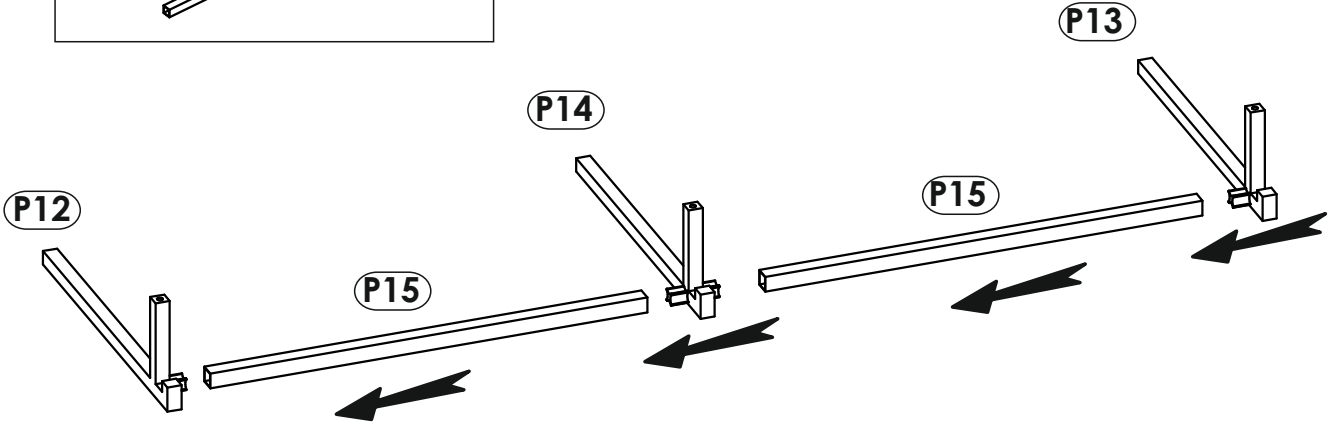

HARVEY - Garderobenpaneel

HARVEY - Garderobenpaneel

<p>B2 f 7 x 70 mm x6</p> 	<p>D22 5 x 11 mm x4</p> 	<p>E1 8 x 40 mm x2</p> 
<p>H6 4 x 22 mm x12</p> 	<p>K 4mm x1</p> 	<p>P12 x1</p> 
<p>P13 x1</p> 	<p>P14 x1</p> 	<p>P15 L-310mm x2</p> 
<p>P16 x3</p> 		

HARVEY - Garderobenpaneel

1	688	280	16	x1	2/2
2	1150	820	25	x1	2/2
					1/2

1 ▶

D22 5 x 11 mm **x4**

2 ▶

B2 f 7 x 70 mm **x6**

K 4mm **x1**

3 ▶