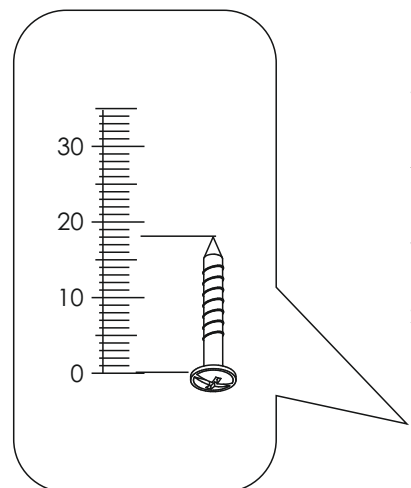

HARVEY - Garderobenpaneel

HARVEY - Garderobenpaneel

<p>B2 f 7 x 70 mm x6</p> 	<p>D22 5 x 11 mm x4</p> 	<p>E1 8 x 40 mm x2</p> 
<p>H6 4 x 22 mm x12</p> 	<p>K 4mm x1</p> 	<p>P12 x1</p> 
<p>P13 x1</p> 	<p>P14 x1</p> 	<p>P15 L-310mm x2</p> 
<p>P16 x3</p> 		

HARVEY - Garderobenpaneel

1	688	280	16	x1	2/2
2	1150	820	25	x1	2/2
					1/2

1 ▶

D22 5 x 11 mm **x4**

2 ▶

B2 f 7 x 70 mm **x6**

K 4mm **x1**

3 ▶