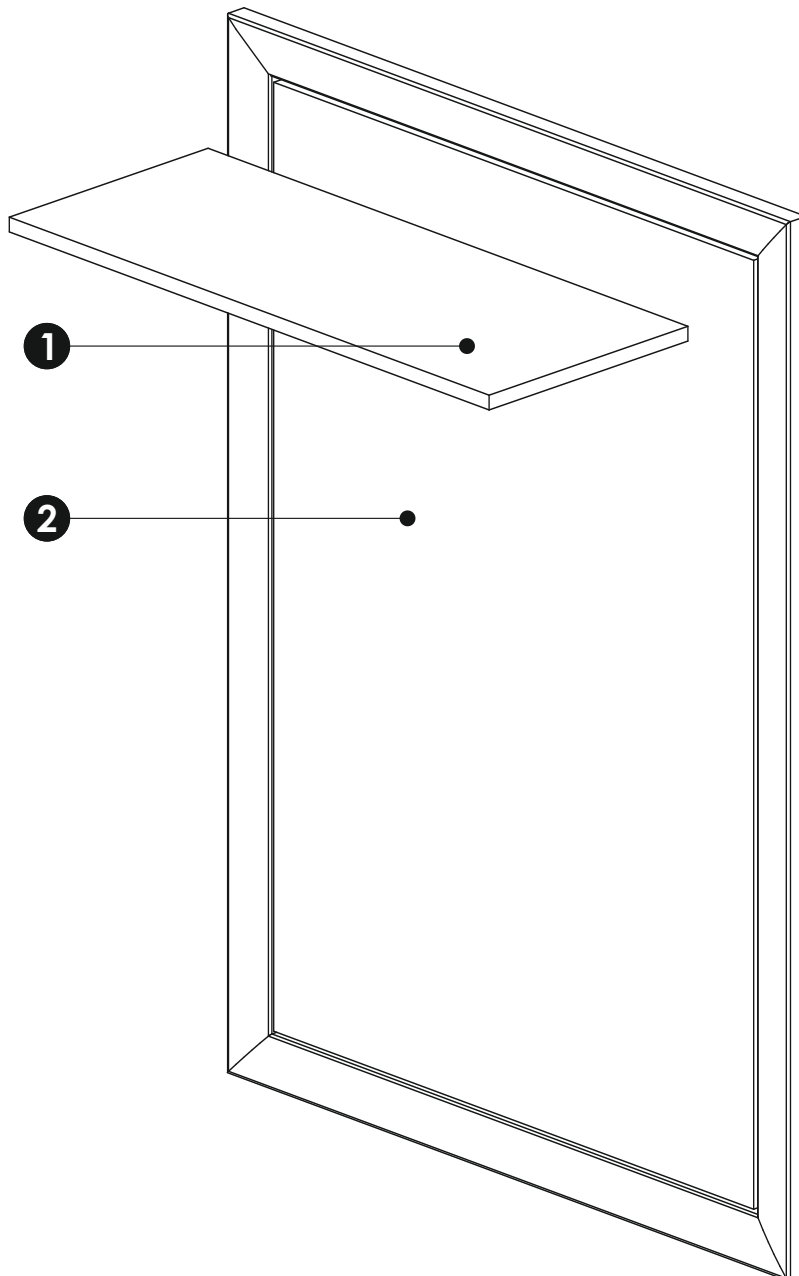

HARVEY - Garderobenpaneel

HARVEY - Garderobenpaneel

<p>B2 f 7 x 70 mm x6</p> 	<p>D22 5 x 11 mm x4</p> 	<p>E1 8 x 40 mm x2</p> 
<p>H6 4 x 22 mm x12</p> 	<p>K 4mm x1</p> 	<p>P12 x1</p> 
<p>P13 x1</p> 	<p>P14 x1</p> 	<p>P15 L-310mm x2</p> 
<p>P16 x3</p> 		

HARVEY - Garderobenpaneel

1	688	280	16	x1	2/2
2	1150	820	25	x1	2/2
					1/2

1 ▶

D22 5 x 11 mm **x4**

2 ▶

B2 f 7 x 70 mm **x6**

K 4mm **x1**

3 ▶