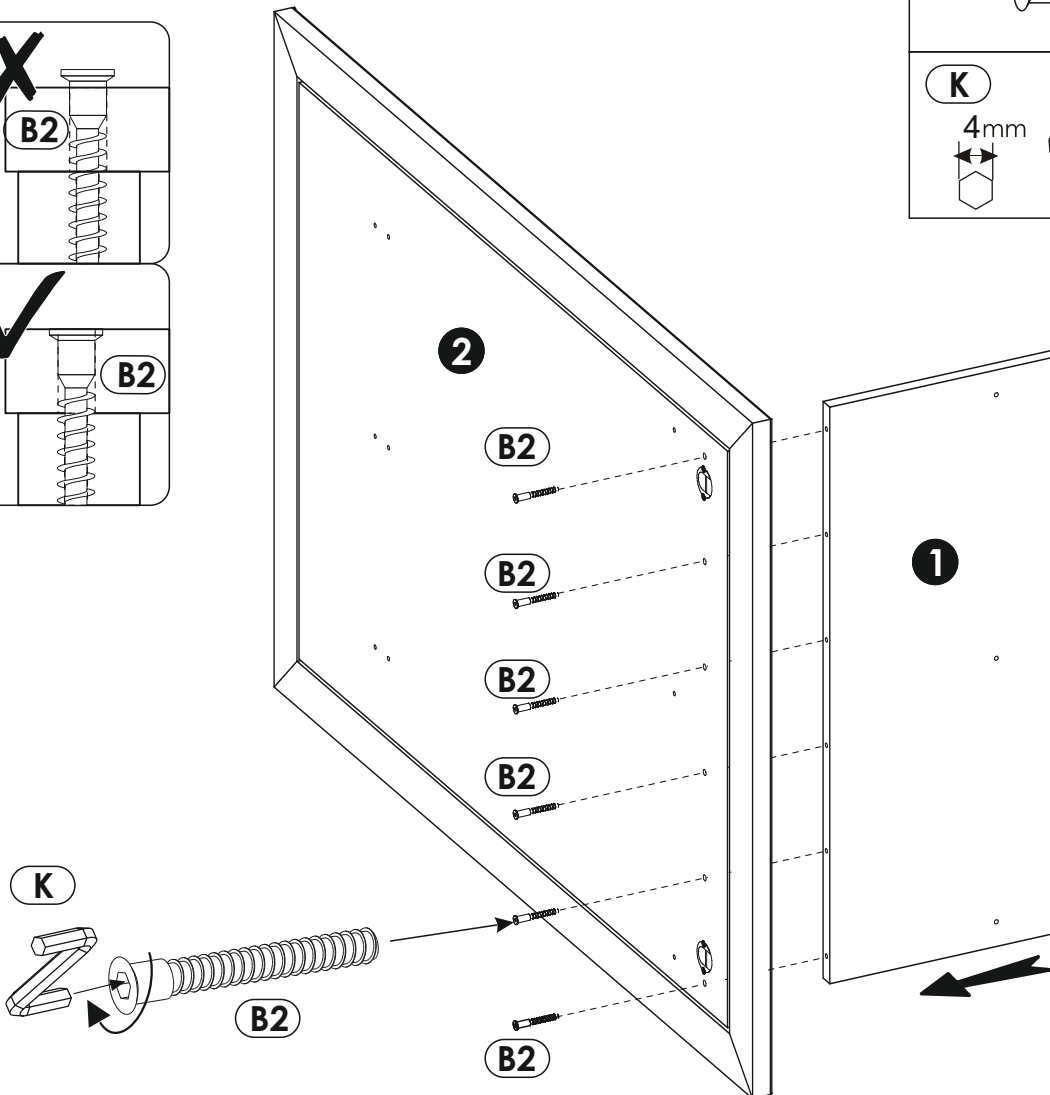

HARVEY - Garderobenpaneel

HARVEY - Garderobenpaneel

<p>B2 f 7 x 70 mm x6</p> 	<p>D22 5 x 11 mm x4</p> 	<p>E1 8 x 40 mm x2</p> 
<p>H6 4 x 22 mm x12</p> 	<p>K 4mm x1</p> 	<p>P12 x1</p> 
<p>P13 x1</p> 	<p>P14 x1</p> 	<p>P15 L-310mm x2</p> 
<p>P16 x3</p> 		

HARVEY - Garderobenpaneel

1	688	280	16	x1	2/2
2	1150	820	25	x1	2/2
					1/2

1 ▶

D22 5 x 11 mm **x4**

2 ▶

B2 f 7 x 70 mm **x6**

K 4mm **x1**

3 ▶