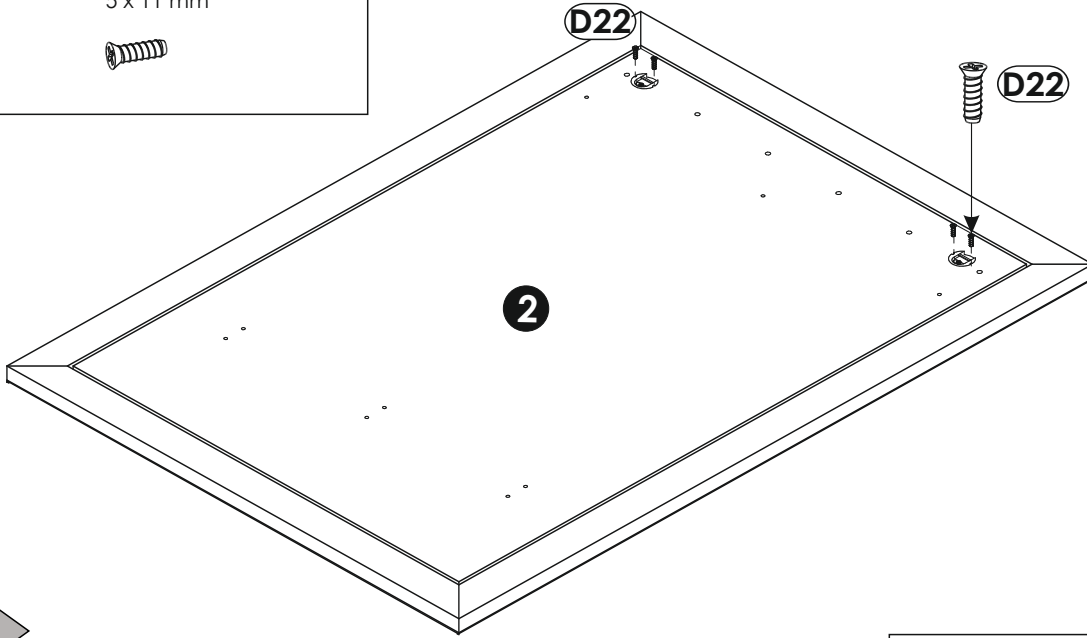

HARVEY - Garderobenpaneel

HARVEY - Garderobenpaneel

<p>B2 f 7 x 70 mm x6</p> 	<p>D22 5 x 11 mm x4</p> 	<p>E1 8 x 40 mm x2</p> 
<p>H6 4 x 22 mm x12</p> 	<p>K 4mm x1</p> 	<p>P12 x1</p> 
<p>P13 x1</p> 	<p>P14 x1</p> 	<p>P15 L-310mm x2</p> 
<p>P16 x3</p> 		

HARVEY - Garderobenpaneel

1	688	280	16	x1	2/2
2	1150	820	25	x1	2/2
					1/2

1 ▶

D22 5 x 11 mm **x4**

2 ▶

B2 f 7 x 70 mm **x6**

K 4mm **x1**

3 ▶