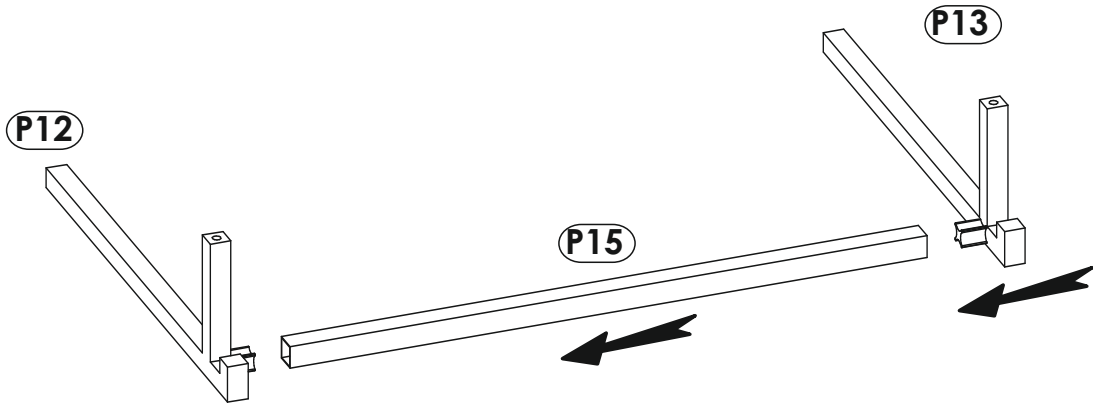

CAMRON - Garderobenpaneel 1515x520

Ø8

1515 mm

520 mm 296 mm

CAMRON - Garderobenpaneel 1515x520

B2 f 7 x 70 mm x4 	D22 5 x 11 mm x4 	E1 8 x 40 mm x2 
H6 4 x 22 mm x8 	K 4mm x1 	P12 x1 
P13 x1 	P15 L-310mm x1 	P16 x2 

CAMRON - Garderobenpaneel 1515x520

1	398	280	16	x1	2/2
2	1515	520	25	x1	2/2
					1/2

1 ▶

D22	5 x 11 mm	x4
		

2 ▶

B2	f 7 x 70 mm	x4
		
K	4mm	x1
		

3 ▶

4 ▶