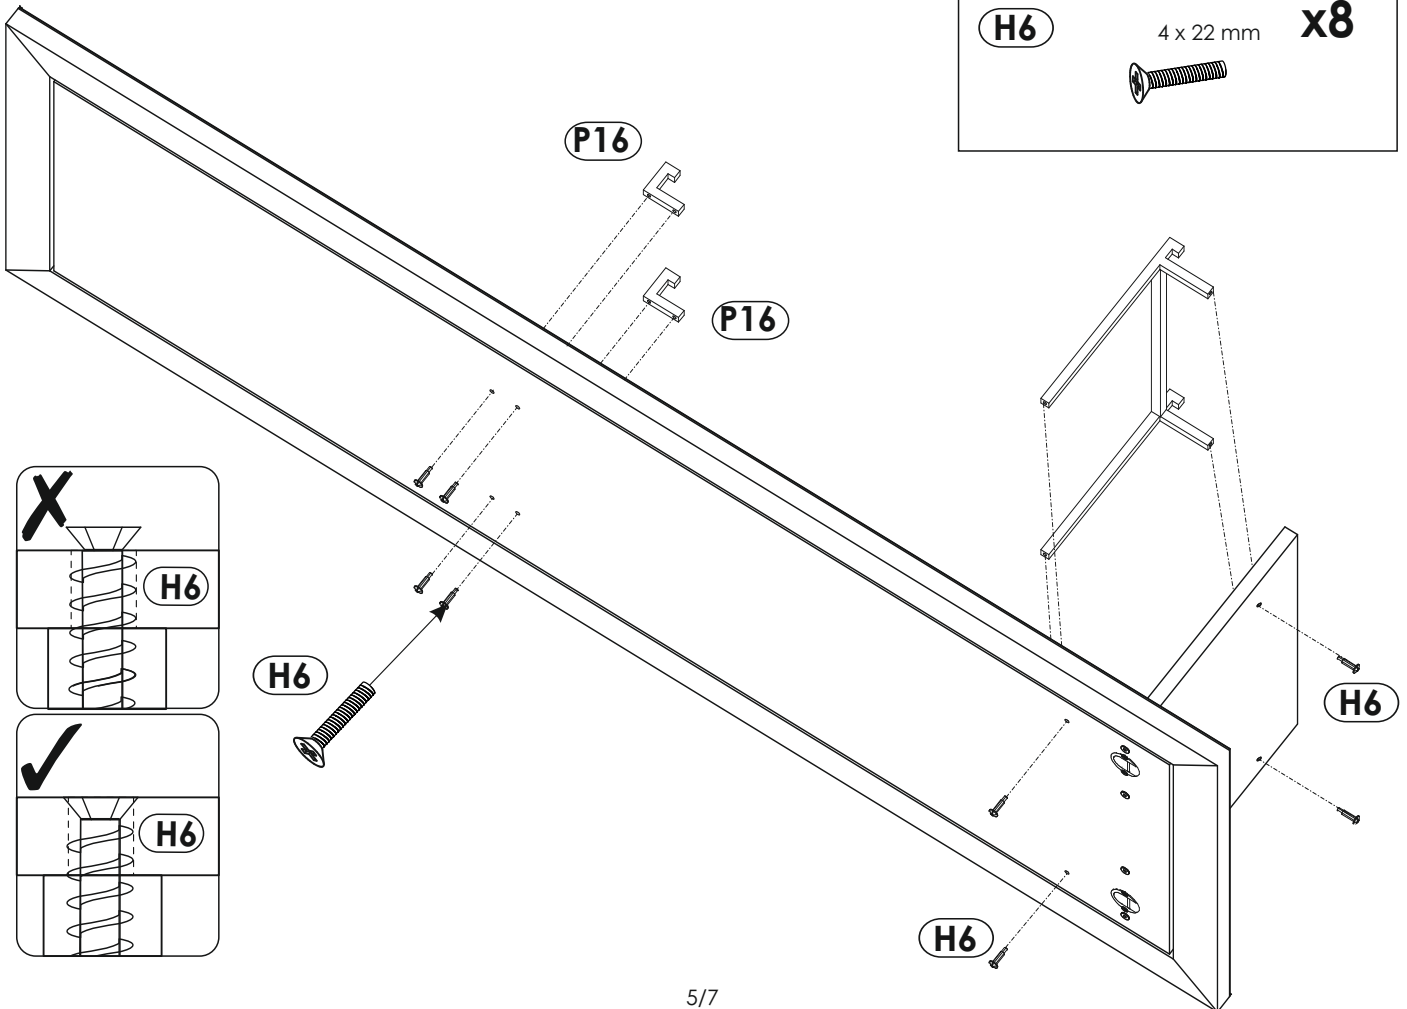

CAMRON - Garderobenpaneel 1515x520

Ø8

1515 mm

520 mm 296 mm

CAMRON - Garderobenpaneel 1515x520

B2 f 7 x 70 mm x4 	D22 5 x 11 mm x4 	E1 8 x 40 mm x2 
H6 4 x 22 mm x8 	K 4mm x1 	P12 x1 
P13 x1 	P15 L-310mm x1 	P16 x2 

CAMRON - Garderobenpaneel 1515x520

1	398	280	16	x1	2/2
2	1515	520	25	x1	2/2
					1/2

1 ▶

D22	5 x 11 mm	x4
		

2 ▶

B2	f 7 x 70 mm	x4
		
K	4mm	x1
		

3 ▶

4 ▶