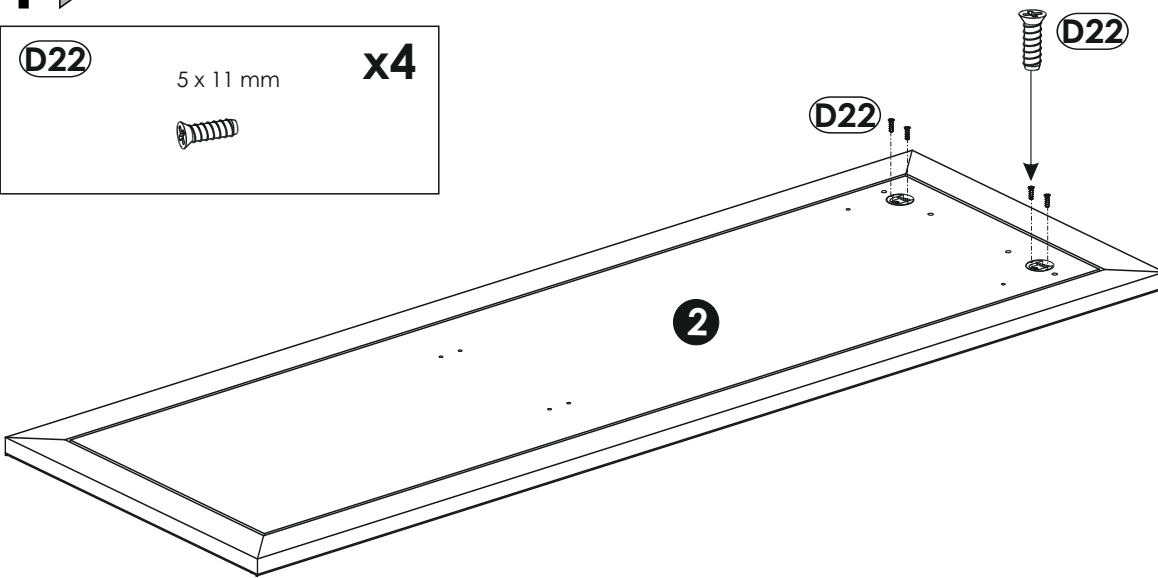

CAMRON - Garderobenpaneel 1515x520

Ø8

1515 mm

520 mm 296 mm

CAMRON - Garderobenpaneel 1515x520

B2 f 7 x 70 mm x4 	D22 5 x 11 mm x4 	E1 8 x 40 mm x2 
H6 4 x 22 mm x8 	K 4mm x1 	P12 x1 
P13 x1 	P15 L-310mm x1 	P16 x2 

CAMRON - Garderobenpaneel 1515x520

1	398	280	16	x1	2/2
2	1515	520	25	x1	2/2
					1/2

1 ▶

D22	5 x 11 mm	x4
		

2 ▶

B2	f 7 x 70 mm	x4
		
K	4mm	x1
		

3 ▶

4 ▶