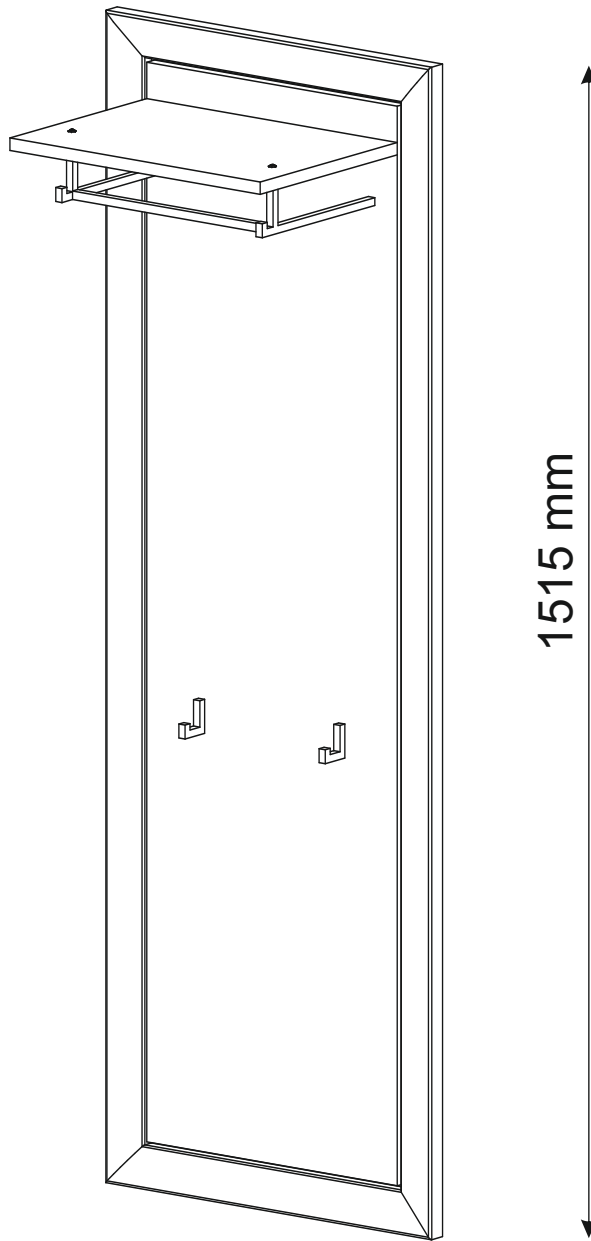

CAMRON - Garderobenpaneel 1515x520

Ø8

1515 mm

520 mm 296 mm

CAMRON - Garderobenpaneel 1515x520

B2 f 7 x 70 mm x4 	D22 5 x 11 mm x4 	E1 8 x 40 mm x2 
H6 4 x 22 mm x8 	K 4mm x1 	P12 x1 
P13 x1 	P15 L-310mm x1 	P16 x2 

CAMRON - Garderobenpaneel 1515x520

1	398	280	16	x1	2/2
2	1515	520	25	x1	2/2
					1/2

1 ▶

D22	5 x 11 mm	x4
		

2 ▶

B2	f 7 x 70 mm	x4
		
K	4mm	x1
		

3 ▶

4 ▶

5 ▶

6 ▶

max.
5 kg

max.
3 kg

max.
3 kg