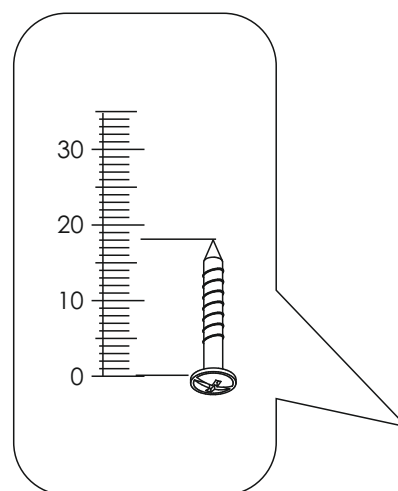

CAMRON - Garderobenpaneel 1515x520

Ø8

1515 mm

520 mm 296 mm

CAMRON - Garderobenpaneel 1515x520

B2 f 7 x 70 mm x4 	D22 5 x 11 mm x4 	E1 8 x 40 mm x2 
H6 4 x 22 mm x8 	K 4mm x1 	P12 x1 
P13 x1 	P15 L-310mm x1 	P16 x2 

CAMRON - Garderobenpaneel 1515x520

1	398	280	16	x1	2/2
2	1515	520	25	x1	2/2
					1/2

1 ▶

D22	5 x 11 mm	x4
		

2 ▶

B2	f 7 x 70 mm	x4
		
K	4mm	x1
		

3 ▶

4 ▶