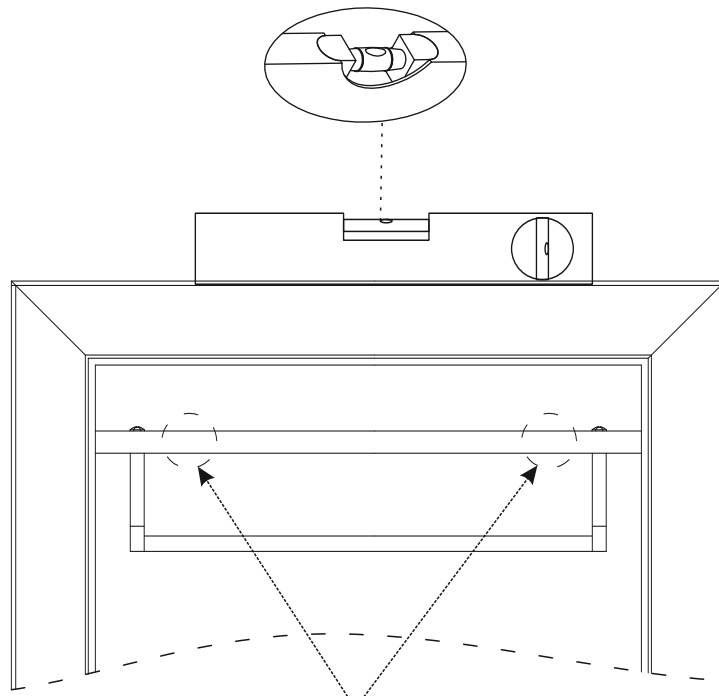

6 ▶

max.
5 kg

max.
3 kg

max.
3 kg