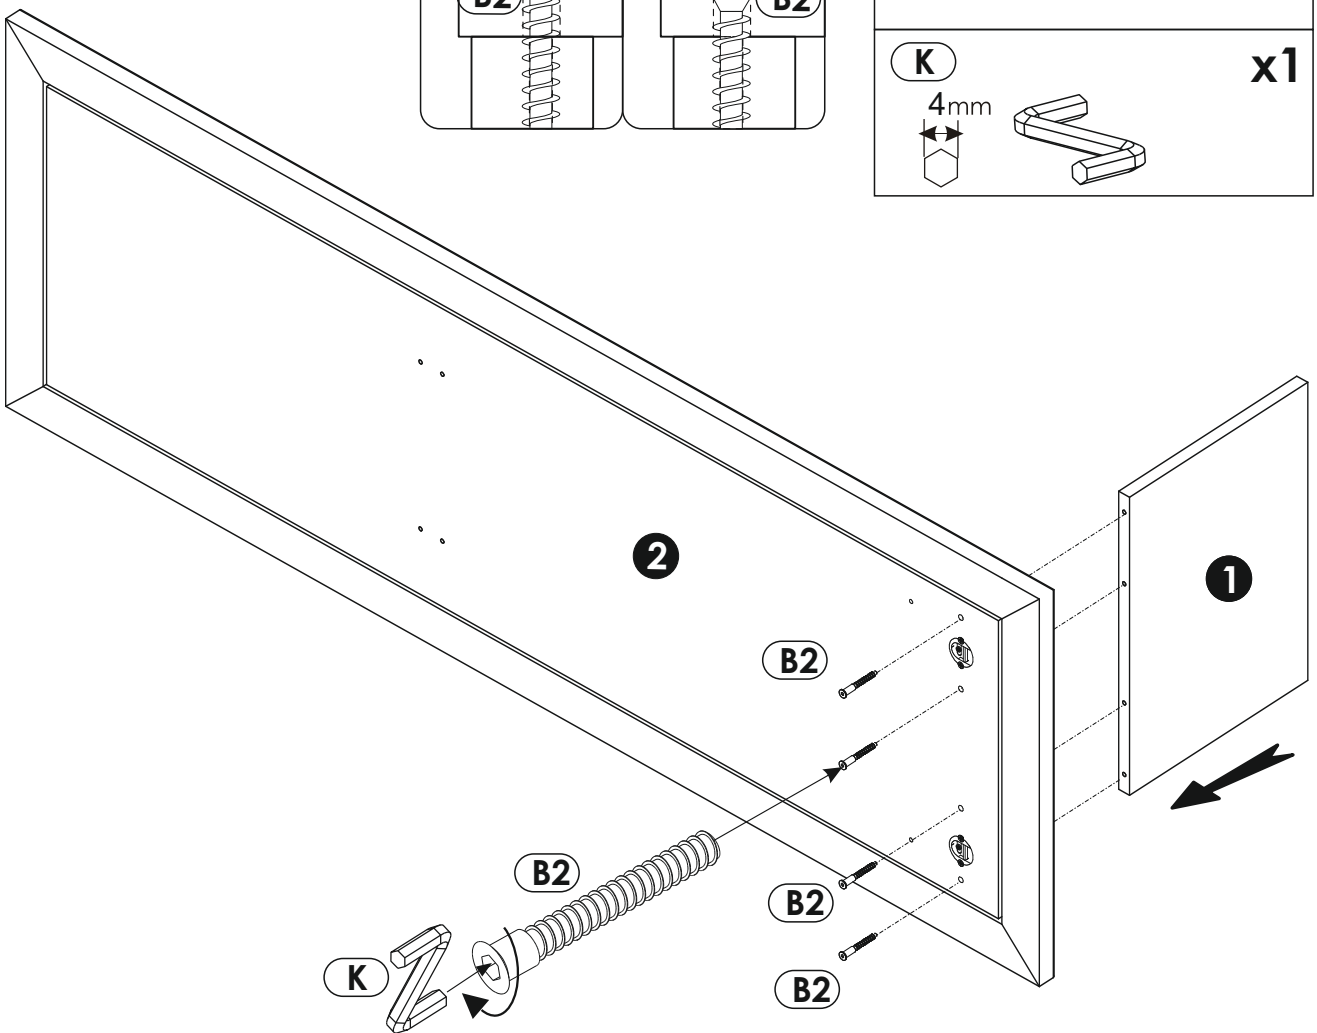

CAMRON - Garderobenpaneel 1515x520

Ø8

1515 mm

520 mm 296 mm

CAMRON - Garderobenpaneel 1515x520

B2 f 7 x 70 mm x4 	D22 5 x 11 mm x4 	E1 8 x 40 mm x2 
H6 4 x 22 mm x8 	K 4mm x1 	P12 x1 
P13 x1 	P15 L-310mm x1 	P16 x2 

CAMRON - Garderobenpaneel 1515x520

1	398	280	16	x1	2/2
2	1515	520	25	x1	2/2
					1/2

1 ▶

D22	5 x 11 mm	x4
		

2 ▶

B2	f 7 x 70 mm	x4
		
K	4mm	x1
		

3 ▶

4 ▶