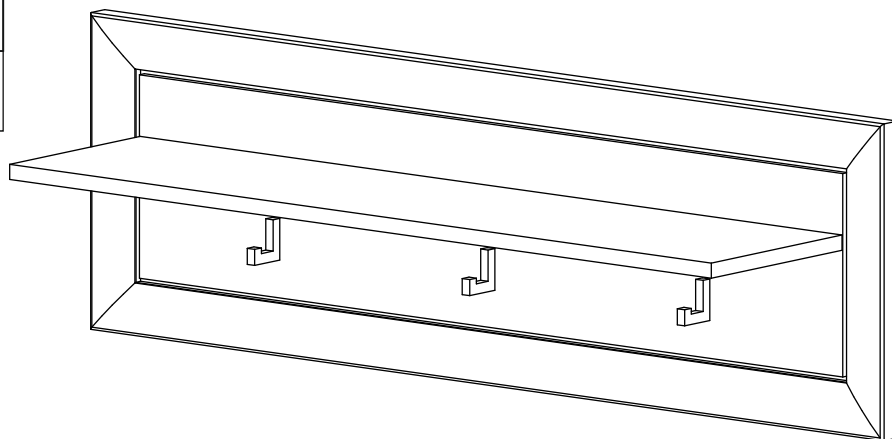

CAMRON/BENTON - Wandboard 1062x335

CAMRON/BENTON - Wandboard 1062x335

<p>B2 f 7 x 70 mm x7</p> 	<p>D22 5 x 11 mm x4</p> 	<p>E1 8 x 40 mm x2</p> 
<p>H6 4 x 22 mm x6</p> 	<p>K 4mm x1</p> 	<p>P16 x3</p> 

CAMRON/BENTON - Wandboard 1062x335

1	940	220	16	x1	1/1
2	1062	335	25	x1	1/1
					1/1

1 ▶

2 ▶

3 ▶

P16		x3
H6		x6

4 ▶

5 ▶