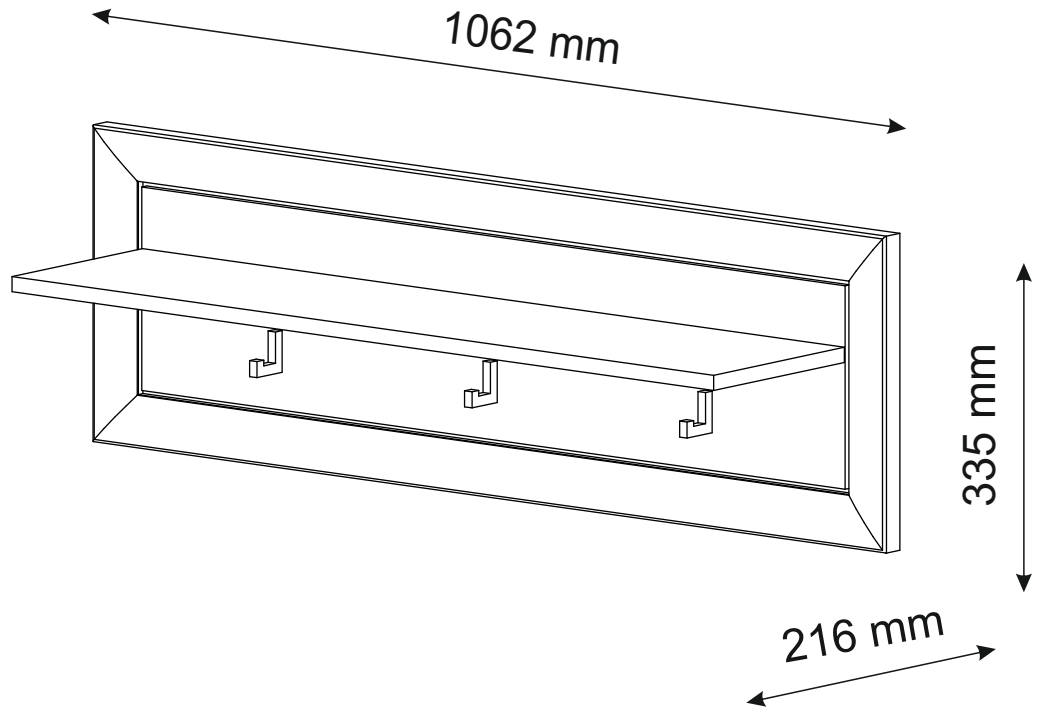

CAMRON/BENTON - Wandboard 1062x335

CAMRON/BENTON - Wandboard 1062x335

<p>B2 f 7 x 70 mm x7</p> 	<p>D22 5 x 11 mm x4</p> 	<p>E1 8 x 40 mm x2</p> 
<p>H6 4 x 22 mm x6</p> 	<p>K 4mm x1</p> 	<p>P16 x3</p> 

CAMRON/BENTON - Wandboard 1062x335

1	940	220	16	x1	1/1
2	1062	335	25	x1	1/1
					1/1

1 ▶

2 ▶

3 ▶

P16		x3
H6		x6

4 ▶

5 ▶