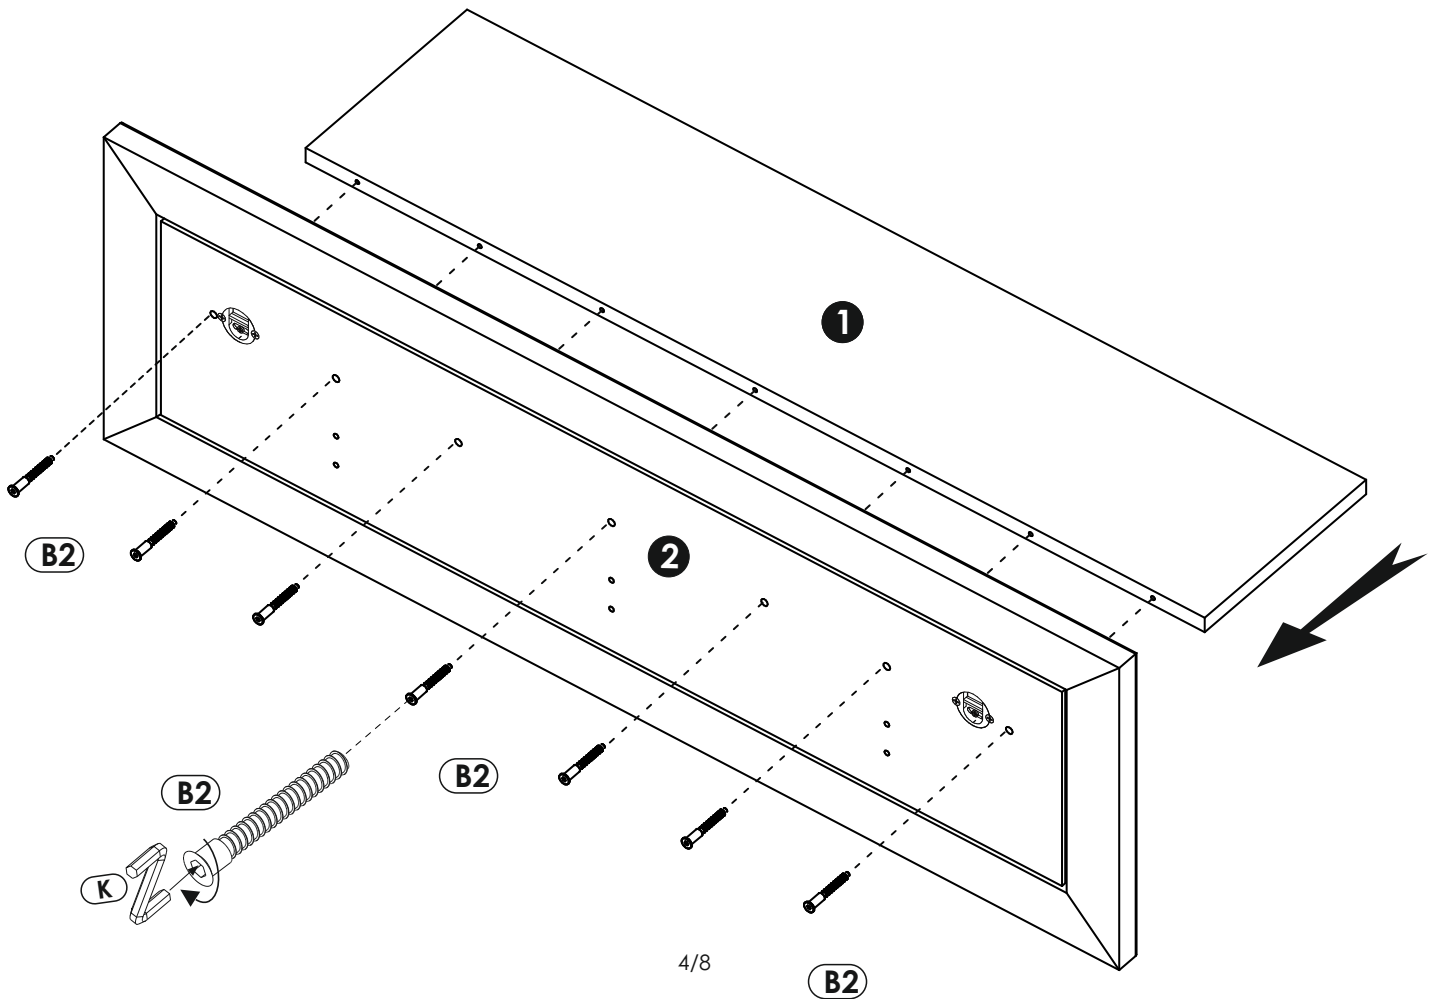

CAMRON/BENTON - Wandboard 1062x335

CAMRON/BENTON - Wandboard 1062x335

<p>B2 f 7 x 70 mm x7</p> 	<p>D22 5 x 11 mm x4</p> 	<p>E1 8 x 40 mm x2</p> 
<p>H6 4 x 22 mm x6</p> 	<p>K 4mm x1</p> 	<p>P16 x3</p> 

CAMRON/BENTON - Wandboard 1062x335

1	940	220	16	x1	1/1
2	1062	335	25	x1	1/1
					1/1

1 ▶

2 ▶

3 ▶

P16		x3
H6		x6

4 ▶

5 ▶