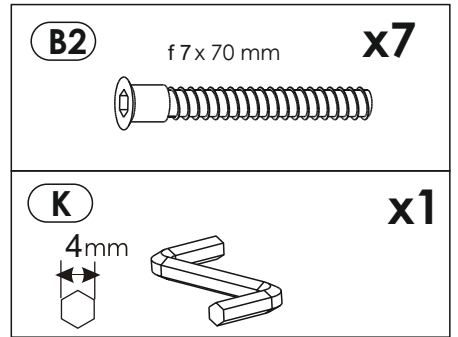

CAMRON/BENTON - Wandboard 1062x335

CAMRON/BENTON - Wandboard 1062x335

<p>B2 f 7 x 70 mm x7</p> 	<p>D22 5 x 11 mm x4</p> 	<p>E1 8 x 40 mm x2</p> 
<p>H6 4 x 22 mm x6</p> 	<p>K 4mm x1</p> 	<p>P16 x3</p> 

CAMRON/BENTON - Wandboard 1062x335

1	940	220	16	x1	1/1
2	1062	335	25	x1	1/1
					1/1

1 ▶

2 ▶

3 ▶

P16		x3
H6		x6

4 ▶

5 ▶