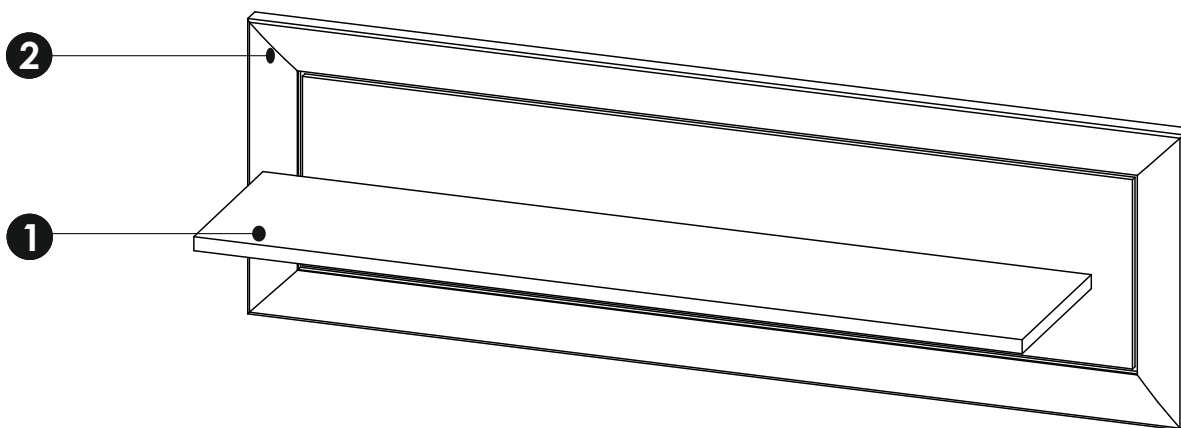

CAMRON/BENTON - Wandboard 1062x335

CAMRON/BENTON - Wandboard 1062x335

<p>B2 f 7 x 70 mm x7</p> 	<p>D22 5 x 11 mm x4</p> 	<p>E1 8 x 40 mm x2</p> 
<p>H6 4 x 22 mm x6</p> 	<p>K 4mm x1</p> 	<p>P16 x3</p> 

CAMRON/BENTON - Wandboard 1062x335

1	940	220	16	x1	1/1
2	1062	335	25	x1	1/1
					1/1

1 ▶

2 ▶

3 ▶

P16		x3
H6		x6

4 ▶

5 ▶