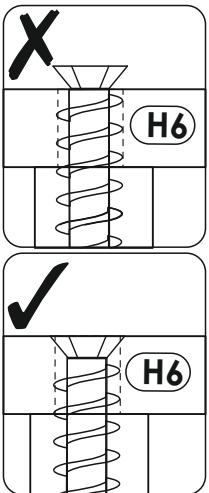

CAMRON/BENTON - Wandboard 1062x335

CAMRON/BENTON - Wandboard 1062x335

<p>B2 f 7 x 70 mm x7</p> 	<p>D22 5 x 11 mm x4</p> 	<p>E1 8 x 40 mm x2</p> 
<p>H6 4 x 22 mm x6</p> 	<p>K 4mm x1</p> 	<p>P16 x3</p> 

CAMRON/BENTON - Wandboard 1062x335

1	940	220	16	x1	1/1
2	1062	335	25	x1	1/1
					1/1

1 ▶

2 ▶

3 ▶

P16		x3
H6		x6

4 ▶

5 ▶