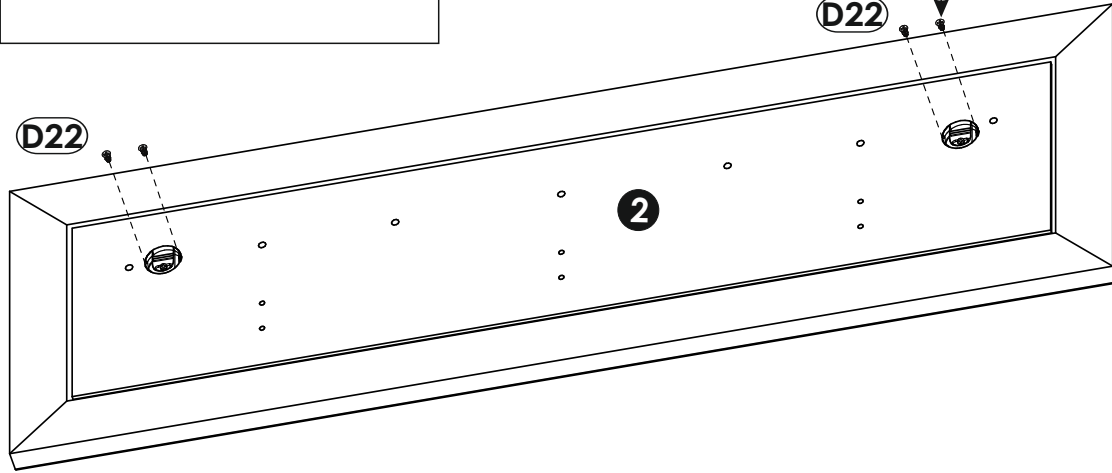

CAMRON/BENTON - Wandboard 1062x335

CAMRON/BENTON - Wandboard 1062x335

<p>B2 f 7 x 70 mm x7</p> 	<p>D22 5 x 11 mm x4</p> 	<p>E1 8 x 40 mm x2</p> 
<p>H6 4 x 22 mm x6</p> 	<p>K 4mm x1</p> 	<p>P16 x3</p> 

CAMRON/BENTON - Wandboard 1062x335

1	940	220	16	x1	1/1
2	1062	335	25	x1	1/1
					1/1

1 ▶

2 ▶

3 ▶

P16		x3
H6		x6

4 ▶

5 ▶