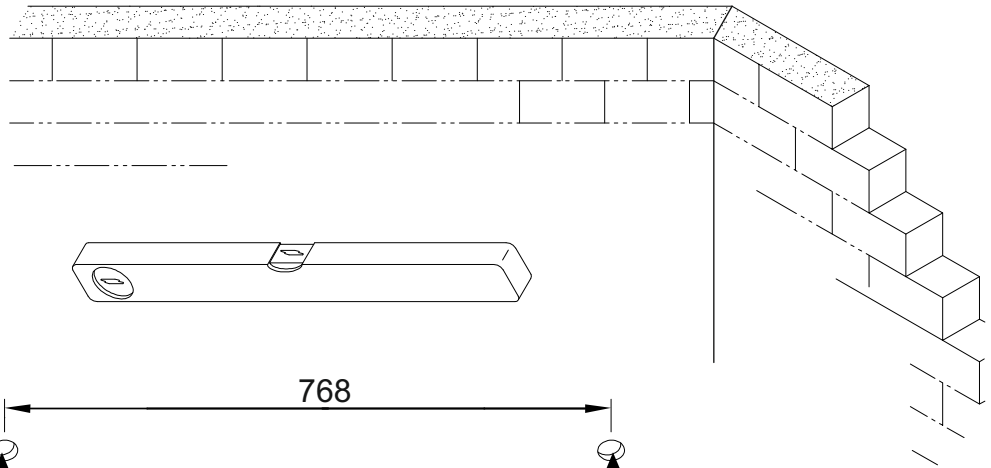

CAMRON/BENTON - Wandboard 1062x335

CAMRON/BENTON - Wandboard 1062x335

<p>B2 f 7 x 70 mm x7</p> 	<p>D22 5 x 11 mm x4</p> 	<p>E1 8 x 40 mm x2</p> 
<p>H6 4 x 22 mm x6</p> 	<p>K 4mm x1</p> 	<p>P16 x3</p> 

CAMRON/BENTON - Wandboard 1062x335

1	940	220	16	x1	1/1
2	1062	335	25	x1	1/1
					1/1

1 ▶

2 ▶

3 ▶

P16		x3
H6		x6

4 ▶

5 ▶