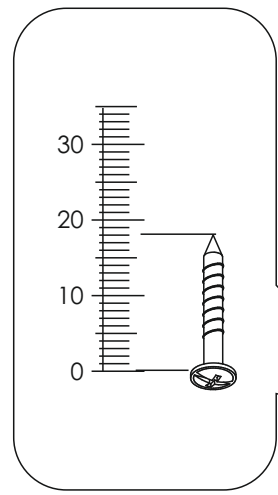

CAMRON/BENTON - Wandboard 1062x335

CAMRON/BENTON - Wandboard 1062x335

<p>B2 f 7 x 70 mm x7</p> 	<p>D22 5 x 11 mm x4</p> 	<p>E1 8 x 40 mm x2</p> 
<p>H6 4 x 22 mm x6</p> 	<p>K 4mm x1</p> 	<p>P16 x3</p> 

CAMRON/BENTON - Wandboard 1062x335

1	940	220	16	x1	1/1
2	1062	335	25	x1	1/1
					1/1

1 ▶

2 ▶

3 ▶

P16		x3
H6		x6

4 ▶

5 ▶