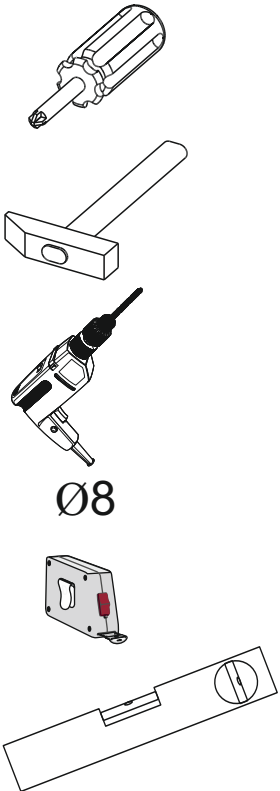

CAMRON/BENTON - Wandboard 1062x335

CAMRON/BENTON - Wandboard 1062x335

<p>B2 f 7 x 70 mm x7</p> 	<p>D22 5 x 11 mm x4</p> 	<p>E1 8 x 40 mm x2</p> 
<p>H6 4 x 22 mm x6</p> 	<p>K 4mm x1</p> 	<p>P16 x3</p> 

CAMRON/BENTON - Wandboard 1062x335

1	940	220	16	x1	1/1
2	1062	335	25	x1	1/1
					1/1

1 ▶

2 ▶

3 ▶

P16		x3
H6		x6

4 ▶

5 ▶